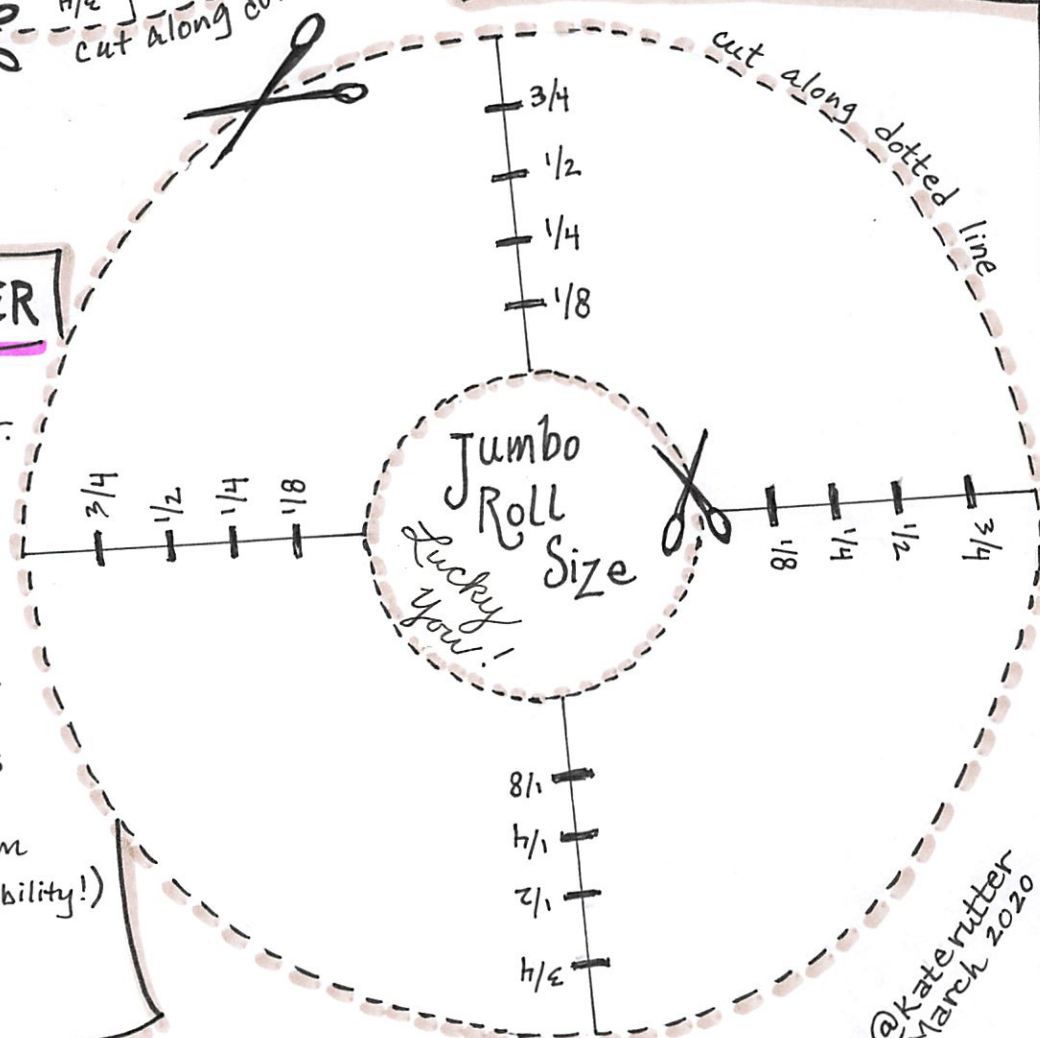

SHELTER-IN-PLACE SURVIVAL GUIDE

DO WE HAVE ENOUGH?!?

T.P. ESTIMATOR SHEET

<input type="text"/>	# Number of rolls in house
÷	# Number of people in house
=	# of rolls per person
÷	days of shelter-in-place
=	% of roll per person per day.

.21 equals

D.I.Y. T.P. ROLL METER

- 1 print out template on Letter-sized paper.
- 2 cut out roll meter guide; cut out center hole.
- 3 Place meter guide on T.P. roll holder with printed side towards roll, on the side of the roll furthest from the toilet. (provides max visibility!)