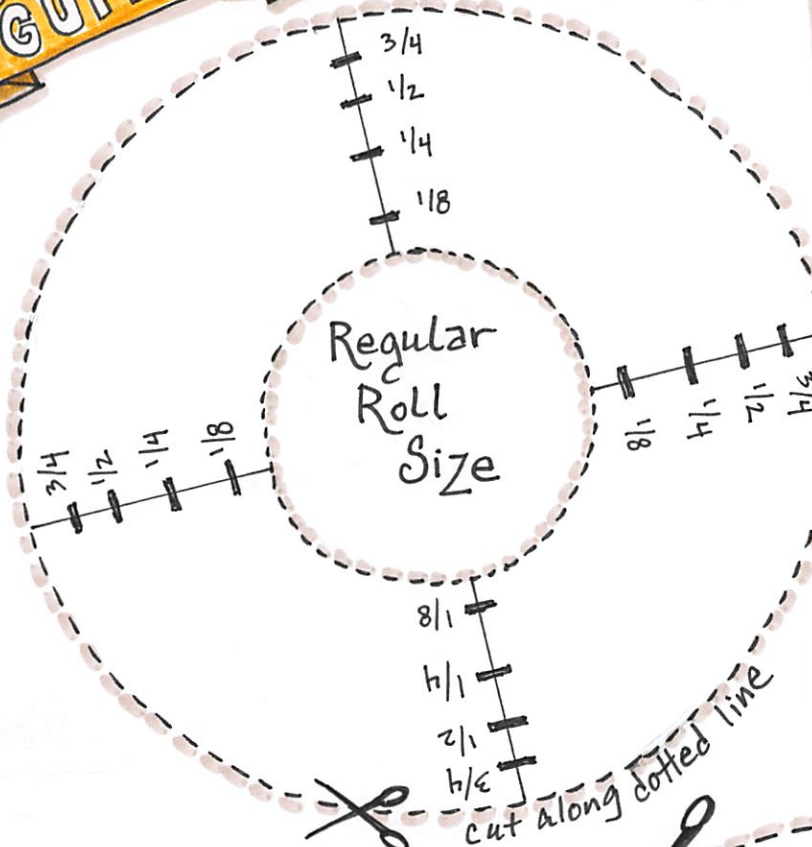

SHELTER-IN-PLACE SURVIVAL GUIDE

DO WE HAVE ENOUGH?!?

T.P. ESTIMATOR SHEET

<input type="text"/>	# Number of rolls in house
÷	# Number of people in house
=	# of rolls per person
÷	days of shelter-in-place
=	% of roll per person per day.

.21 equals

D.I.Y. T.P. ROLL METER

- 1 print out template on Letter-sized paper.
- 2 cut out roll meter guide; cut out center hole.
- 3 Place meter guide on T.P. roll holder with printed side towards roll, on the side of the roll furthest from the toilet. (provides max visibility!)